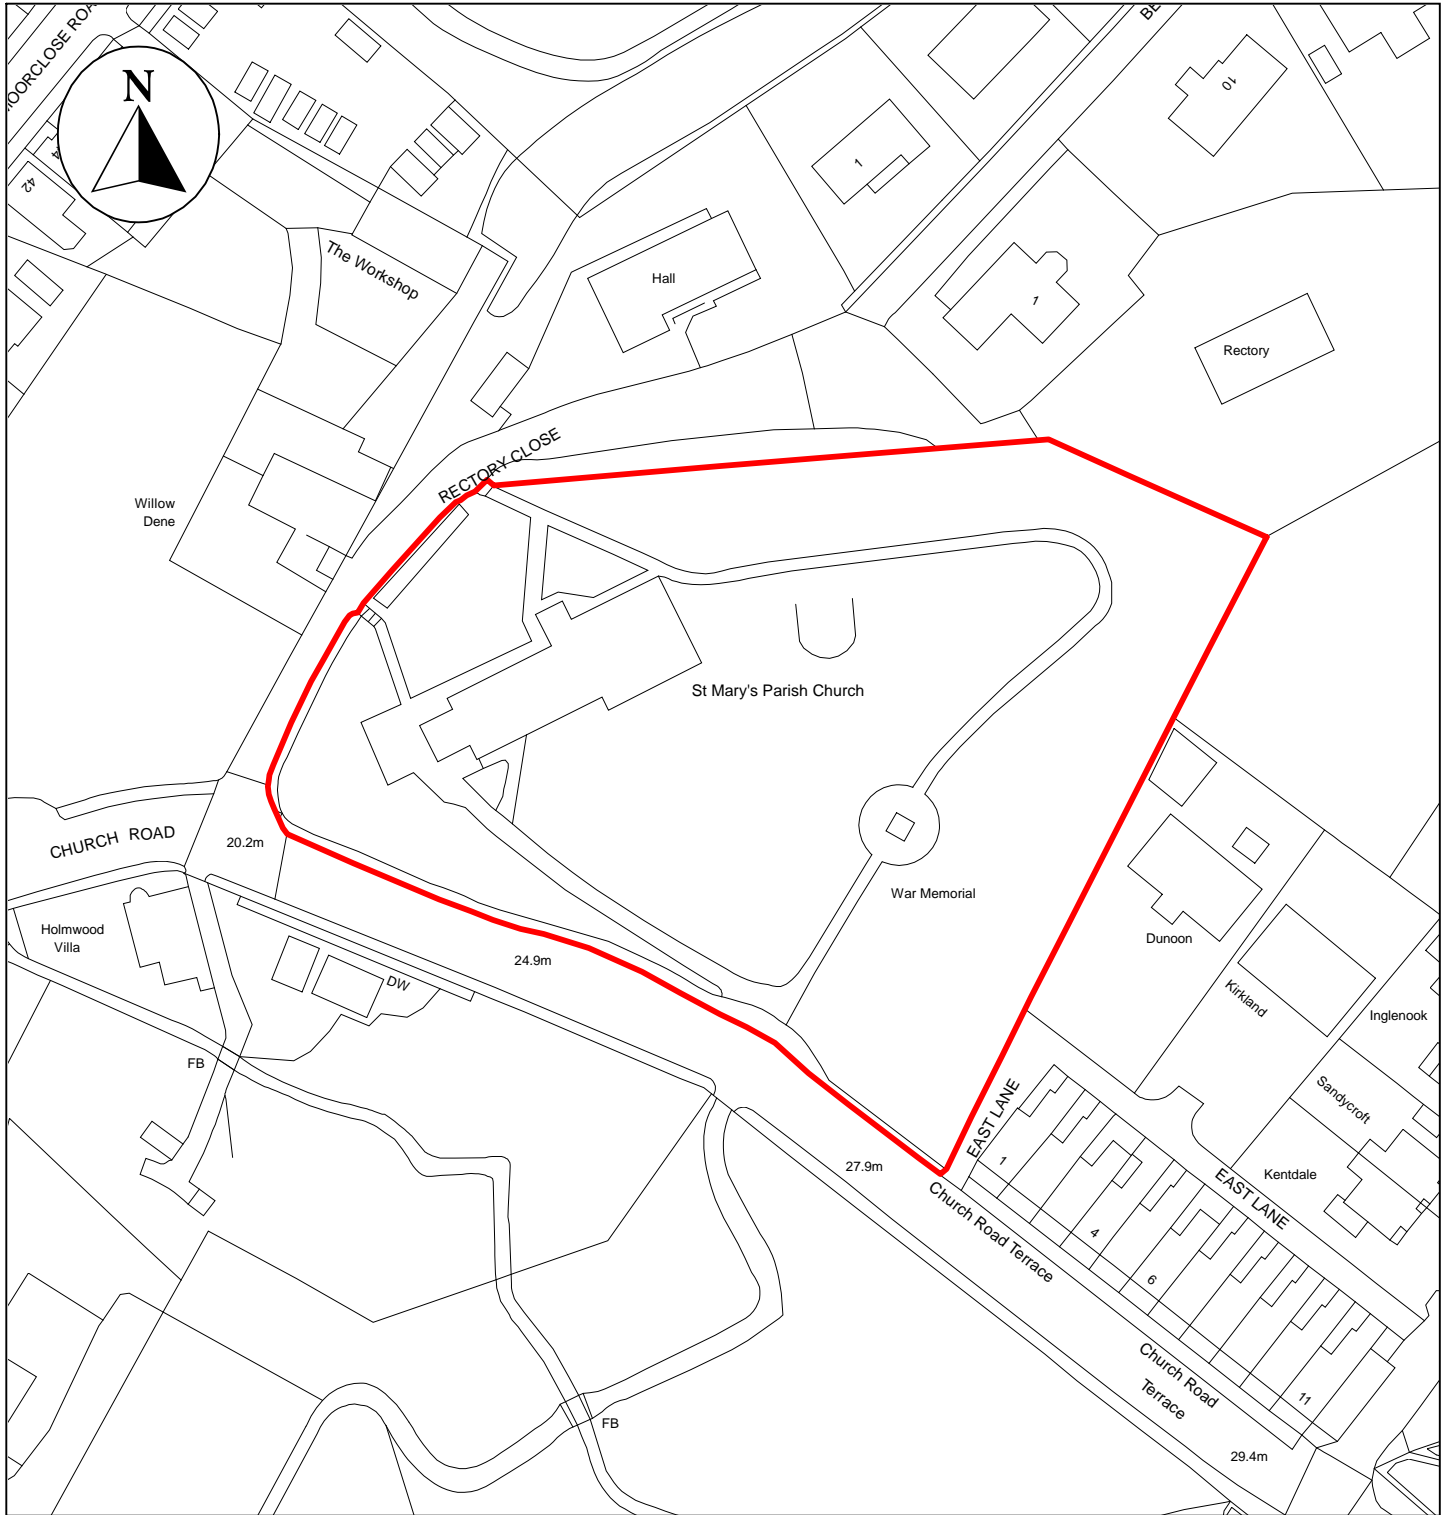

# Public Space Protection Order Cumberland Council 2024

ANTI-SOCIAL BEHAVIOUR CRIME AND  
POLICING ACT 2014

**St Mary's Parish Church, Harrington, Workington, CA14 5PW**

Neighbourhoods  
Education and Enforcement  
Allerdale House  
Workington  
CA14 3YJ

Scale: 1 : 1,000  
Date: February 2024

©crown copyright database rights 2024  
ordnance survey AC0000861732